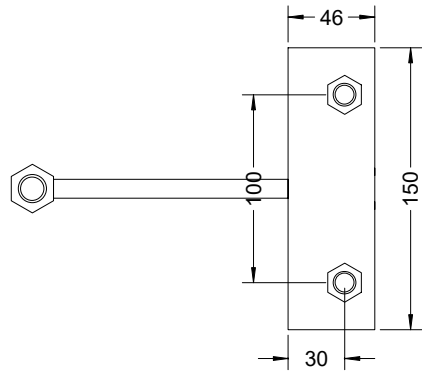

After bending

Dwg. KG4.4.14.04

## Cast Iron Grate 2

Model KG4 B  
Version 1.4  
14 Feb 2018

C Pemberton-Pigott