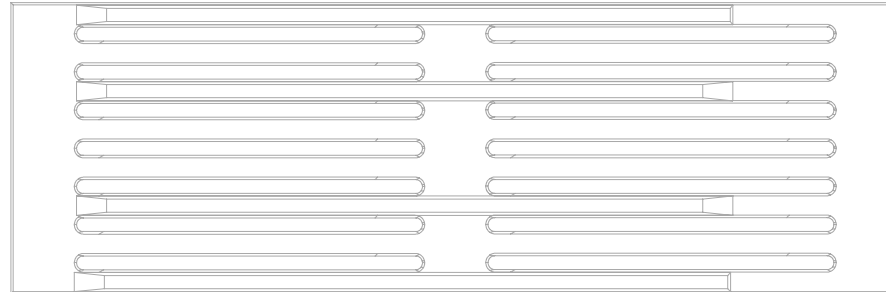

After bending

Dwg. KG4.4.14.04

## Cast Iron Grate 2

Model KG4 B  
Version 1.4  
14 Feb 2018

C Pemberton-Pigott